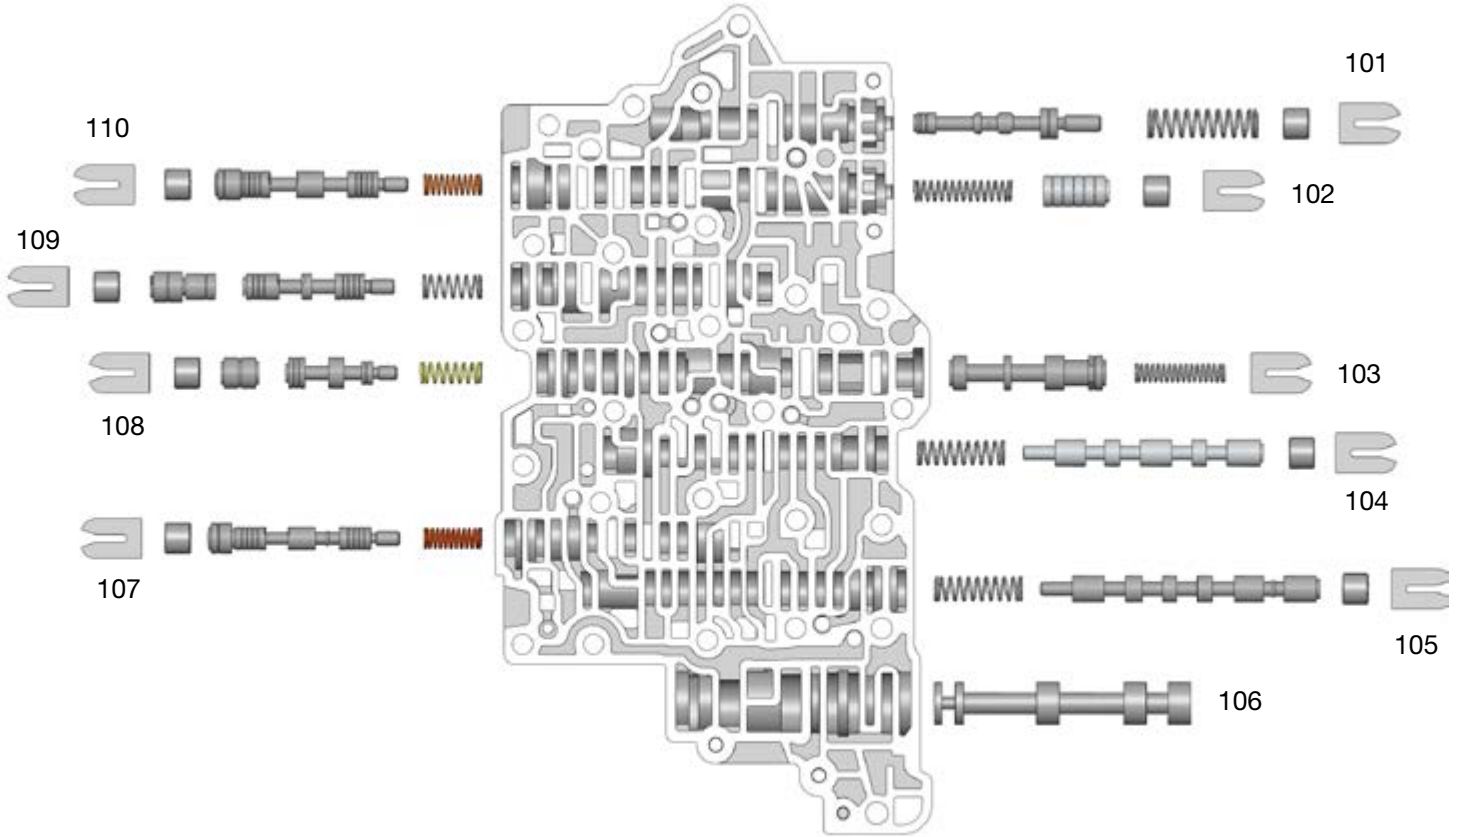

**124740-02K** = ★

2

- 
- 

• 6T70

1

•6T70

1

|     | 6T70        |
|-----|-------------|
| 101 |             |
| 102 |             |
| 103 | TCC         |
| 104 | #3          |
| 105 | #2          |
| 106 |             |
| 107 | L/R 4-5-6   |
| 108 | TCC         |
| 109 | 2-6         |
| 110 | 3-5 Reverse |

• 6T70

1

| 6T70 |             |
|------|-------------|
| 201  | 4-5-6       |
| 202  | 1-2-3-4     |
| 203  | 1-2-3-4     |
| 204  | 4-5-6       |
| 205  | AFL         |
| 206  | 3-5 Reverse |