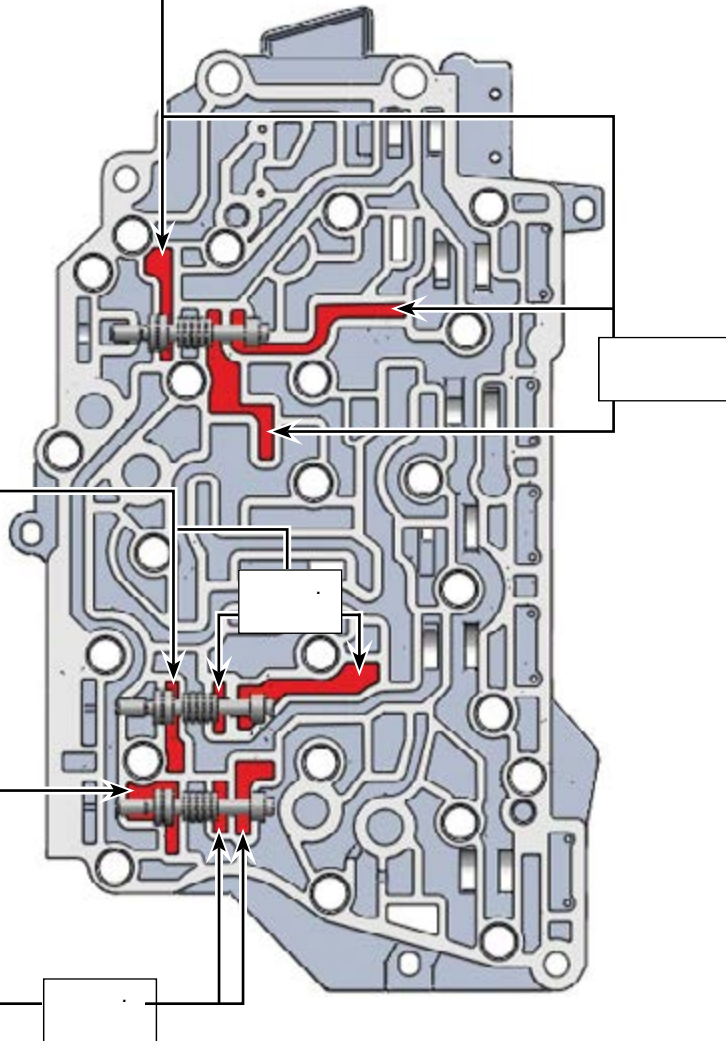

•

•

•

Sonnax
144740A-01
144740-TL

End Plugs

- Burnt clutches/brakes
- Various shift complaints

NOTE: : Vacuum test end plugs at outboard port while sealing bore opening with thumb.

Replace with Sonnax Part No. 144740-03K

NOTE: Several Locations = ★

•

•

★

Sonnax.

**Low Reverse/Overdrive
(4-5-6)**

- . L/R overdrive
- Rev/
- 4-5-6
- 3-4

Sonnax
144740-21 F-144740-TL21 & VB-FIX

Intermediate (2-6)

- 2-6
- .2 6
- 1-2 5-6

Sonnax
144740-21 F-144740-TL21 & VB-FIX

Direct (3-5-R)

- . direct
- . Delayed
- .3 5
- 2-3 4-5

Sonnax
144740-21 F-144740-TL21 & VB-FIX

Sonnax.

101	-
102	
103	
104	
105	
106	Low Reverse/Overdrive (4-5-6)
107	Forward (1-2-3-4)
108	Forward (1-2-3-4)
109	Intermediate (2-6)
110	Direct (3-5-R)

201	Direct (3-5-R)
202	Intermediate (2-6)
203	L/R Overdrive (4-5-6)

301	
302	
303	
304	