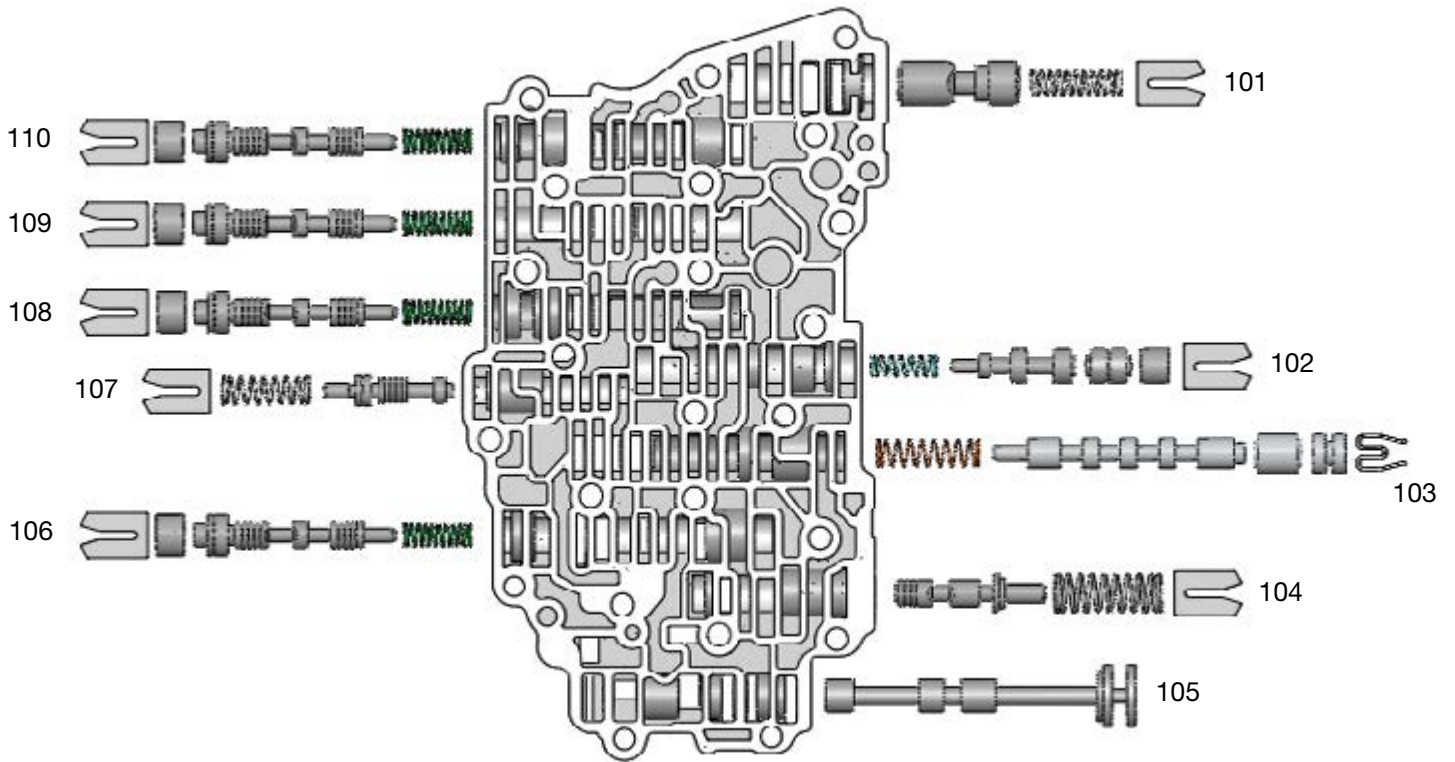

NOTE: Several Locations = ★

•

•

★

Sonnax.

**Low Reverse/Overdrive
(4-5-6)**

- . L/R overdrive
- Rev/
- 4-5-6
- 3-4

Sonnax
144740-21 F-144740-TL21 & VB-FIX

Intermediate (2-6)

- 2-6
- .2 6
- 1-2 5-6

Sonnax
144740-21 F-144740-TL21 & VB-FIX

Direct (3-5-R)

- . direct
- . Delayed
- .3 5
- 2-3 4-5

Sonnax
144740-21 F-144740-TL21 & VB-FIX

Sonnax.

101	-
102	
103	
104	
105	
106	Low Reverse/Overdrive (4-5-6)
107	Forward (1-2-3-4)
108	Forward (1-2-3-4)
109	Intermediate (2-6)
110	Direct (3-5-R)

201	Direct (3-5-R)
202	Intermediate (2-6)
203	L/R Overdrive (4-5-6)

301	
302	
303	
304	