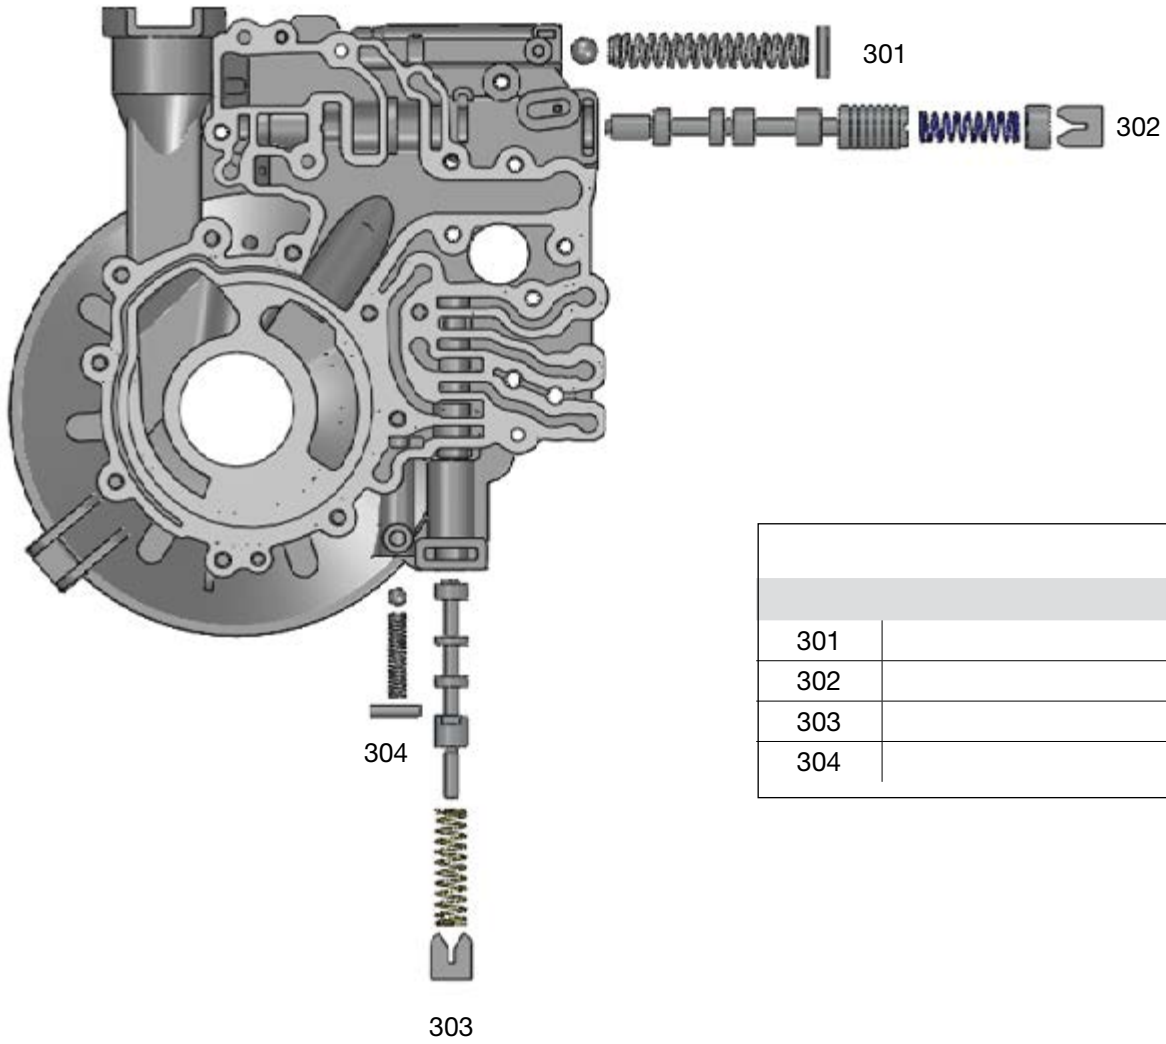

•

•

•

Sonnax
144740A-01
144740-TL

End Plugs

- Burnt clutches/brakes
- Various shift complaints

NOTE: : Vacuum test end plugs at outboard port while sealing bore opening with thumb.

Replace with Sonnax Part No. 144740-03K

NOTE: Several Locations = ★

•

•

★

Sonnax.

**Low Reverse/Overdrive
(4-5-6)**

- . L/R overdrive
- Rev/
- 4-5-6
- 3-4

Sonnax
144740-21 F-144740-TL21 & VB-FIX

Intermediate (2-6)

- 2-6
- .2 6
- 1-2 5-6

Sonnax
144740-21 F-144740-TL21 & VB-FIX

Direct (3-5-R)

- . direct
- . Delayed
- .3 5
- 2-3 4-5

Sonnax
144740-21 F-144740-TL21 & VB-FIX

Sonnax.

101	-
102	
103	
104	
105	
106	Low Reverse/Overdrive (4-5-6)
107	Forward (1-2-3-4)
108	Forward (1-2-3-4)
109	Intermediate (2-6)
110	Direct (3-5-R)

201	Direct (3-5-R)
202	Intermediate (2-6)
203	L/R Overdrive (4-5-6)

301	
302	
303	
304	