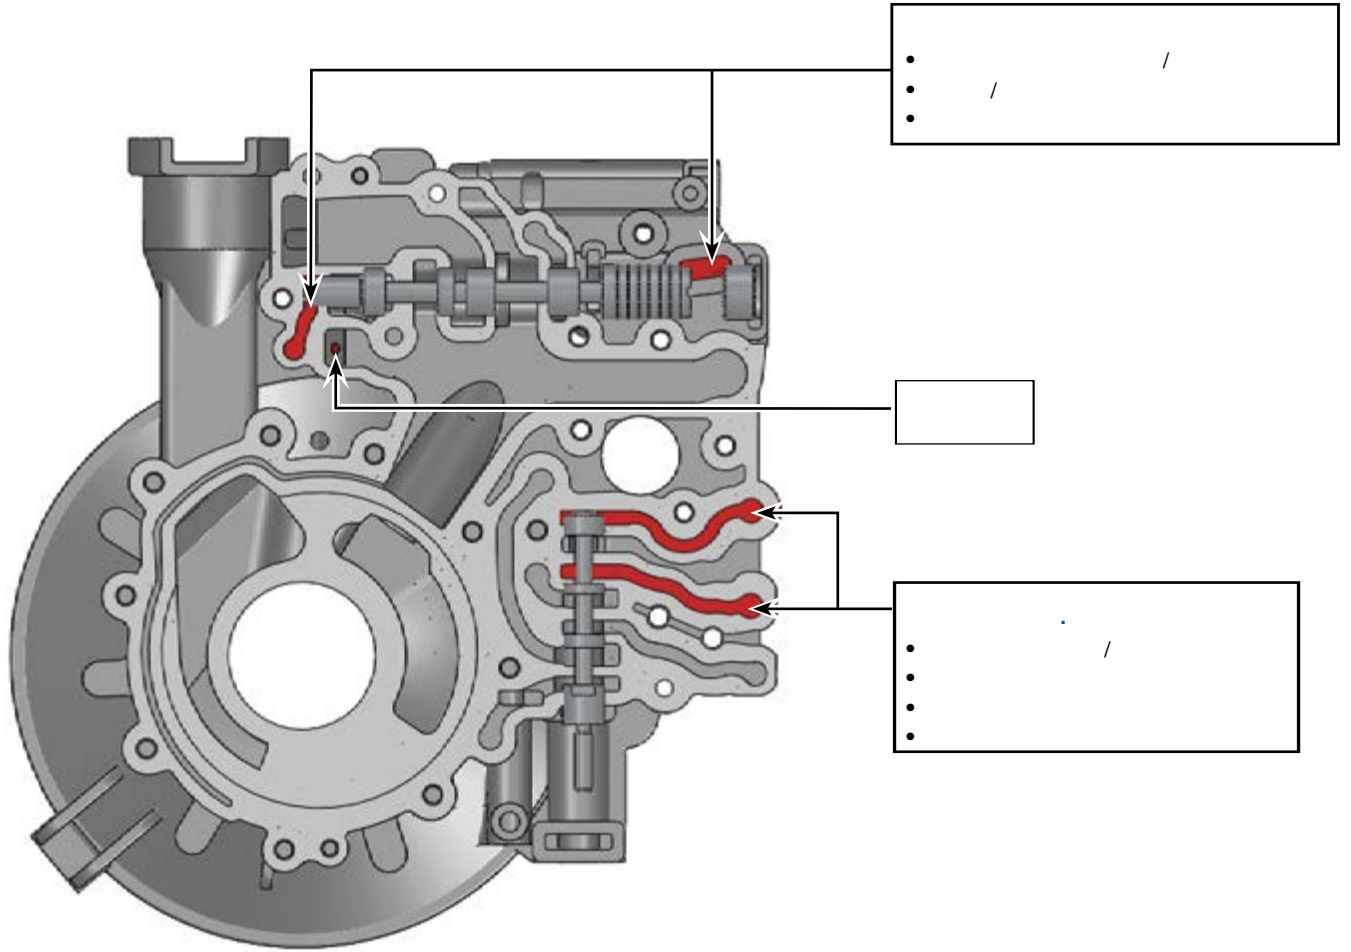

NOTE: Several Locations = ★

•

•

★

Sonnax.

**Low Reverse/Overdrive
(4-5-6)**

- . L/R overdrive
- Rev/
- 4-5-6
- 3-4

Sonnax
144740-21 F-144740-TL21 & VB-FIX

Intermediate (2-6)

- 2-6
- .2 6
- 1-2 5-6

Sonnax
144740-21 F-144740-TL21 & VB-FIX

Direct (3-5-R)

- . direct
- . Delayed
- .3 5
- 2-3 4-5

Sonnax
144740-21 F-144740-TL21 & VB-FIX

Sonnax.

101	-
102	
103	
104	
105	
106	Low Reverse/Overdrive (4-5-6)
107	Forward (1-2-3-4)
108	Forward (1-2-3-4)
109	Intermediate (2-6)
110	Direct (3-5-R)

201	Direct (3-5-R)
202	Intermediate (2-6)
203	L/R Overdrive (4-5-6)

301	
302	
303	
304	