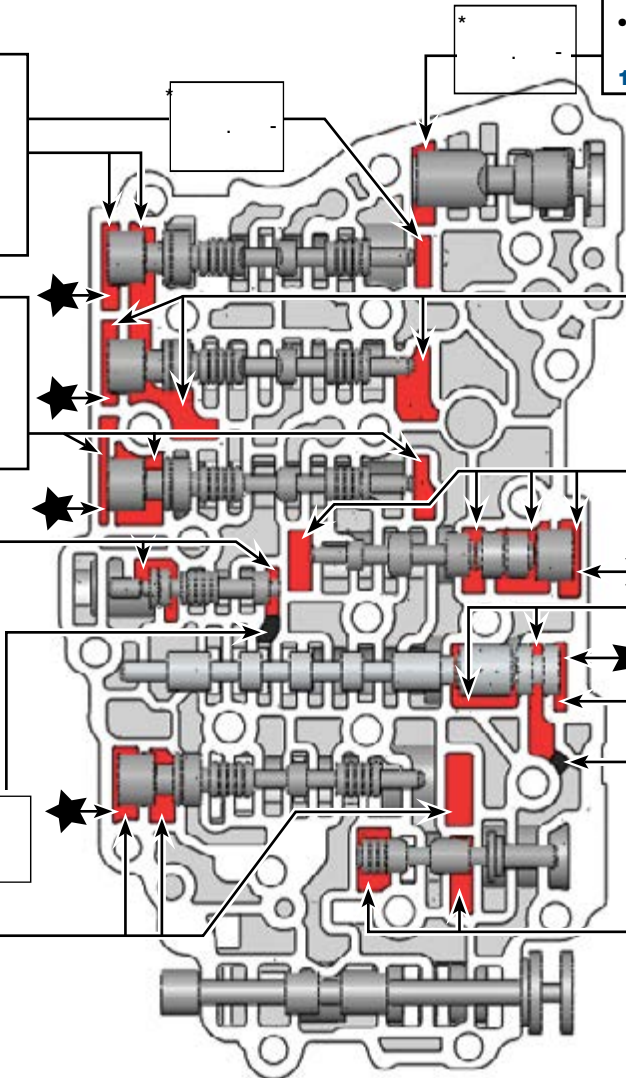

Low Reverse/Over drive (4-5-6)

- L/R & 4-5-6
- Reverse
- 4-5-6
- 3-4

Sonnax
144740-04K

Intermediate (2-6)

- 2-6
- 2 6
- 1-2 5-6

TCC

Sonnax
144740-19K
F-144740-TL19 & VB-FIX

•

•

•

•

Sonnax
144740A-01
144740-TL

End Plugs

- Burnt clutches/brakes
- Various shift complaints

NOTE: : Vacuum test end plugs at outboard port while sealing bore opening with thumb.

Replace with Sonnax Part No. 144740-03K

NOTE: Several Locations = ★

•

•

★

Sonnax.

**Low Reverse/Overdrive
(4-5-6)**

- . L/R overdrive
- Rev/
- 4-5-6
- 3-4

Sonnax
144740-21 F-144740-TL21 & VB-FIX

Intermediate (2-6)

- 2-6
- .2 6
- 1-2 5-6

Sonnax
144740-21 F-144740-TL21 & VB-FIX

Direct (3-5-R)

- . direct
- . Delayed
- .3 5
- 2-3 4-5

Sonnax
144740-21 F-144740-TL21 & VB-FIX

Sonnax.

101	-
102	
103	
104	
105	
106	Low Reverse/Overdrive (4-5-6)
107	Forward (1-2-3-4)
108	Forward (1-2-3-4)
109	Intermediate (2-6)
110	Direct (3-5-R)