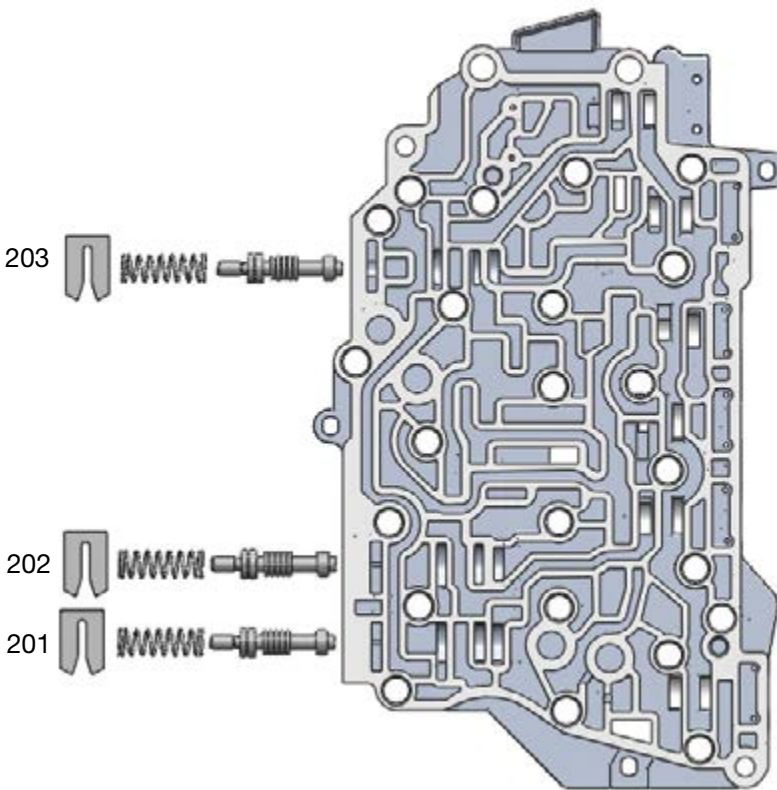

•

•

•

Sonnax
144740A-01
144740-TL

End Plugs

- Burnt clutches/brakes
- Various shift complaints

NOTE: : Vacuum test end plugs at outboard port while sealing bore opening with thumb.

Replace with Sonnax Part No. 144740-03K

NOTE: Several Locations = ★

•

•

★

Sonnax.

**Low Reverse/Overdrive
(4-5-6)**

- . L/R overdrive
- Rev/
- 4-5-6
- 3-4

Sonnax
144740-21 F-144740-TL21 & VB-FIX

Intermediate (2-6)

- 2-6
- .2 6
- 1-2 5-6

Sonnax
144740-21 F-144740-TL21 & VB-FIX

Direct (3-5-R)

- . direct
- . Delayed
- .3 5
- 2-3 4-5

Sonnax
144740-21 F-144740-TL21 & VB-FIX

Sonnax.

101	-
102	
103	
104	
105	
106	Low Reverse/Overdrive (4-5-6)
107	Forward (1-2-3-4)
108	Forward (1-2-3-4)
109	Intermediate (2-6)
110	Direct (3-5-R)

201	Direct (3-5-R)
202	Intermediate (2-6)
203	L/R Overdrive (4-5-6)

301	
302	
303	
304	