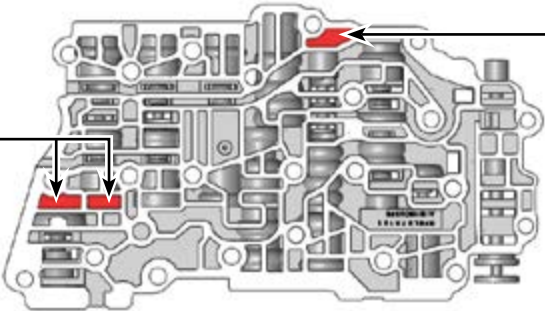

Low Reverse/Over drive (4-5-6)

- L/R & 4-5-6
- Reverse
- 4-5-6
- 3-4

Sonnax
144740-04K

Intermediate (2-6)

- 2-6
- 2 6
- 1-2 5-6

TCC

Sonnax
144740-19K
F-144740-TL19 & VB-FIX

•

•

•

•

Sonnax
144740A-01
144740-TL

End Plugs

- Burnt clutches/brakes
- Various shift complaints

NOTE: : Vacuum test end plugs at outboard port while sealing bore opening with thumb.

Replace with Sonnax Part No. 144740-03K

NOTE: Several Locations = ★

•

•

★

Sonnax.

**Low Reverse/Overdrive
(4-5-6)**

- . L/R overdrive
- Rev/
- 4-5-6
- 3-4

Sonnax
144740-21 F-144740-TL21 & VB-FIX

Intermediate (2-6)

- 2-6
- .2 6
- 1-2 5-6

Sonnax
144740-21 F-144740-TL21 & VB-FIX

Direct (3-5-R)

- . direct
- . Delayed
- .3 5
- 2-3 4-5

Sonnax
144740-21 F-144740-TL21 & VB-FIX

Sonnax.

101	-
102	
103	
104	
105	
106	Low Reverse/Overdrive (4-5-6)
107	Forward (1-2-3-4)
108	Forward (1-2-3-4)
109	Intermediate (2-6)
110	Direct (3-5-R)